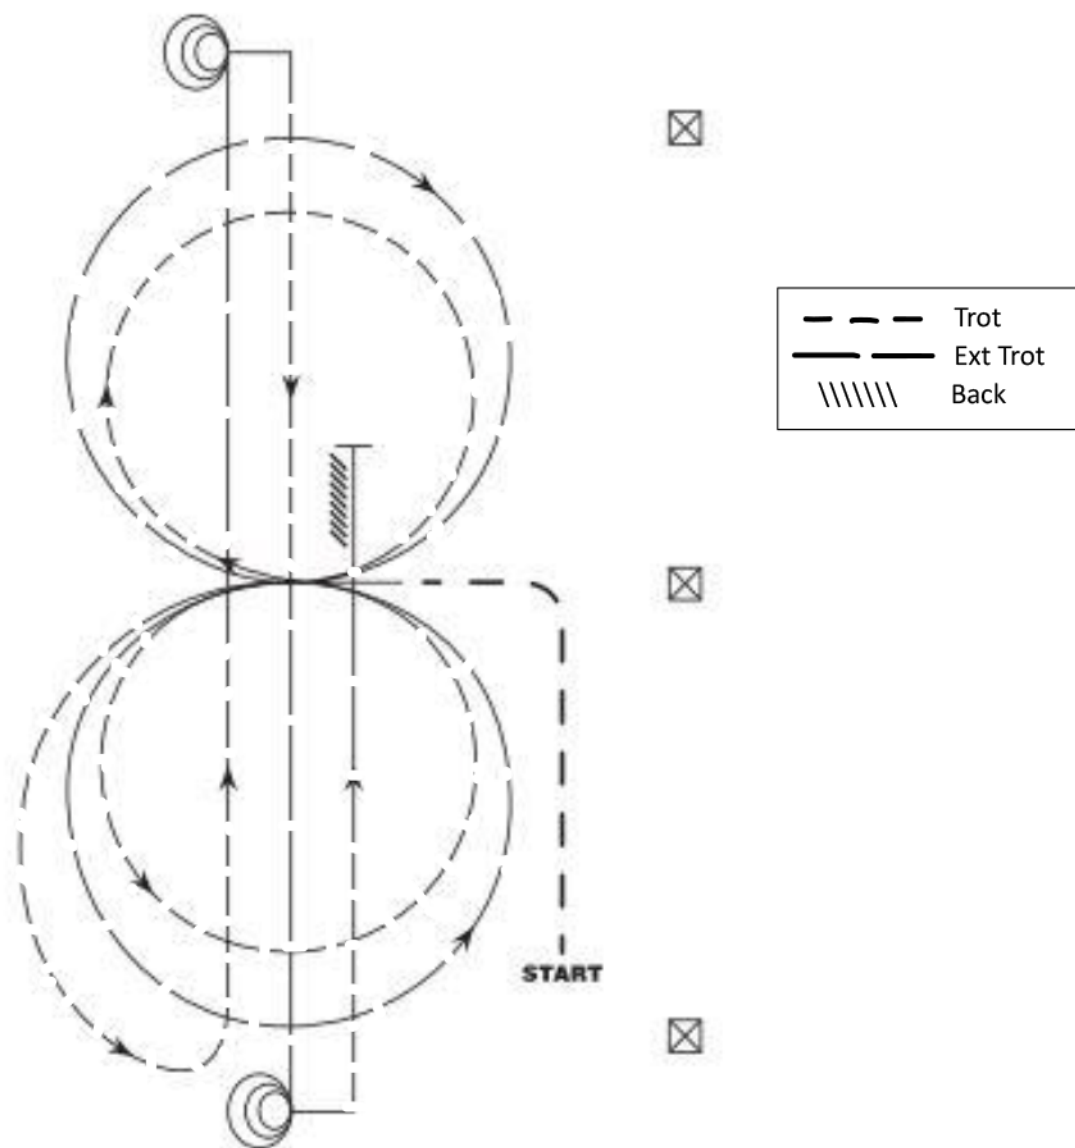

AZVRHA Ranch Reining WT (based on VRH #7)

Mandatory Marker along Fence or Wall: The judge shall indicate with markers on arena wall or fence the center of pattern. Judge shall also place markers on fence or wall at least 50 feet from each end of the arena.

Ride the pattern as follow: Trot to the center of the arena and stop or walk before departure. Start pattern facing toward judge.

1. Complete two circles to the left – the first one large at the extended trot, the second one at the regular trot.
2. Complete two circles to the right – the first one large at the extended trot, the second one at the regular trot.
3. Begin a circle to the left at a trot, but do not close this circle. Continue around the end of arena and trot up the center, building to an extending trot past end marker and stop.
4. Complete 3 ½ spins to the left.
5. Trot to the other end of the arena, building from a trot to an extended trot past end marker and stop.
6. Complete 3 ½ spins to the right.
7. Trot, building to an extended trot past center marker and stop. Back at least 10 feet. Hesitate to show completion of pattern.